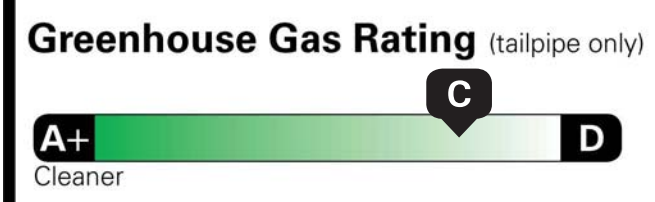

California Air Resources Board Gasoline Vehicle

Environmental Performance

These ratings are not directly comparable to the U.S. EPA/DOT light-duty vehicle label ratings. For information on how to compare, please see www.arb.ca.gov/ep_label.

Protect the environment. Choose vehicles with **higher ratings**: