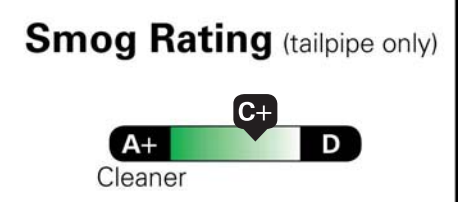

California Air Resources Board Gasoline Vehicle

Environmental Performance

These ratings are not directly comparable to the U.S. EPA/DOT light-duty vehicle label ratings. For information on how to compare, please see www.arb.ca.gov/ep_label.

Protect the environment. Choose vehicles with **higher ratings**: